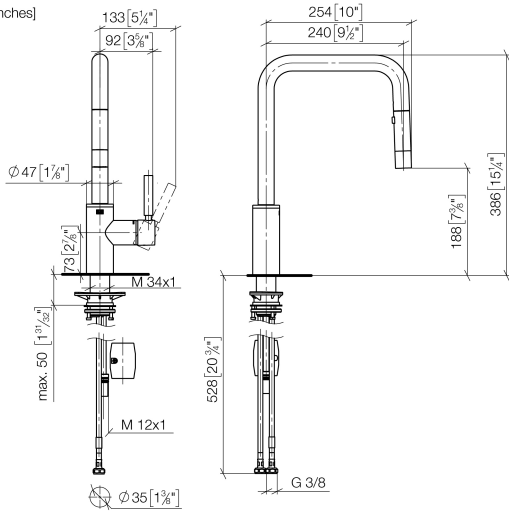

META SQUARE Single-lever mixer Pull-down with spray function - Brushed Chrome

META SQUARE

33 870 861

- 240mm projection
- pivotable spout 360°
- Optional swivel limiter available with swivel limiter set 12 823 970 90
- laminar and spray flow
- 1800 mm metal shower hose
- sprayface with anti-scaling system
- max. flow 10.4 l/min at 3 bar flow pressure
- lead-free
- This product can help a building meet the requirements of Green Building Rating Systems, e.g. LEED®, BREEAM®, DGNB

Recommended miscellaneous

Swivel limitation set -

12 823 970 90

Recommended miscellaneous

Strainer waste with control handle - Brushed Chrome

10 712 970-93

Recommended miscellaneous

Dispenser without rosette - Brushed Chrome

82 424 970-93

33 870 861

mm [inches]

1:5

Flow rate chart

Certificates

LGA_38641.

Belgaqua_24-005-
27_3.

33 870 861

Spare parts list

No.	Item Number	Name	Quantity used	Delivery time
1	90 12 11 148 00-93	shower	1	20
2	04 30 02 120 00-85	hose	1	30
3	90 28 22 308 00-93	spout	1	-
Spare part can no longer be ordered, please order the replacement item				
4	09 28 10 160 90	ring	2	2
5	09 18 40 186 90	sleeve	1	2
6	90 15 05 064 05 90	cartridge	1	2
7	09 14 10 190 90	seal	1	2
8	09 28 30 030-93	cover	1	60
9	90 20 66 027 00-93	handle	1	20
10	04 30 11 040 00 90	fixing set	1	2
11	09 20 93 056 90	insert	1	2
12	04 30 04 100 00 90	hose	2	2
13	04 28 20 067 00 90	pipe	1	2
14	90 24 03 253 00 90	adaptor	1	2
15	04 21 50 010 00 90	accessories	1	2